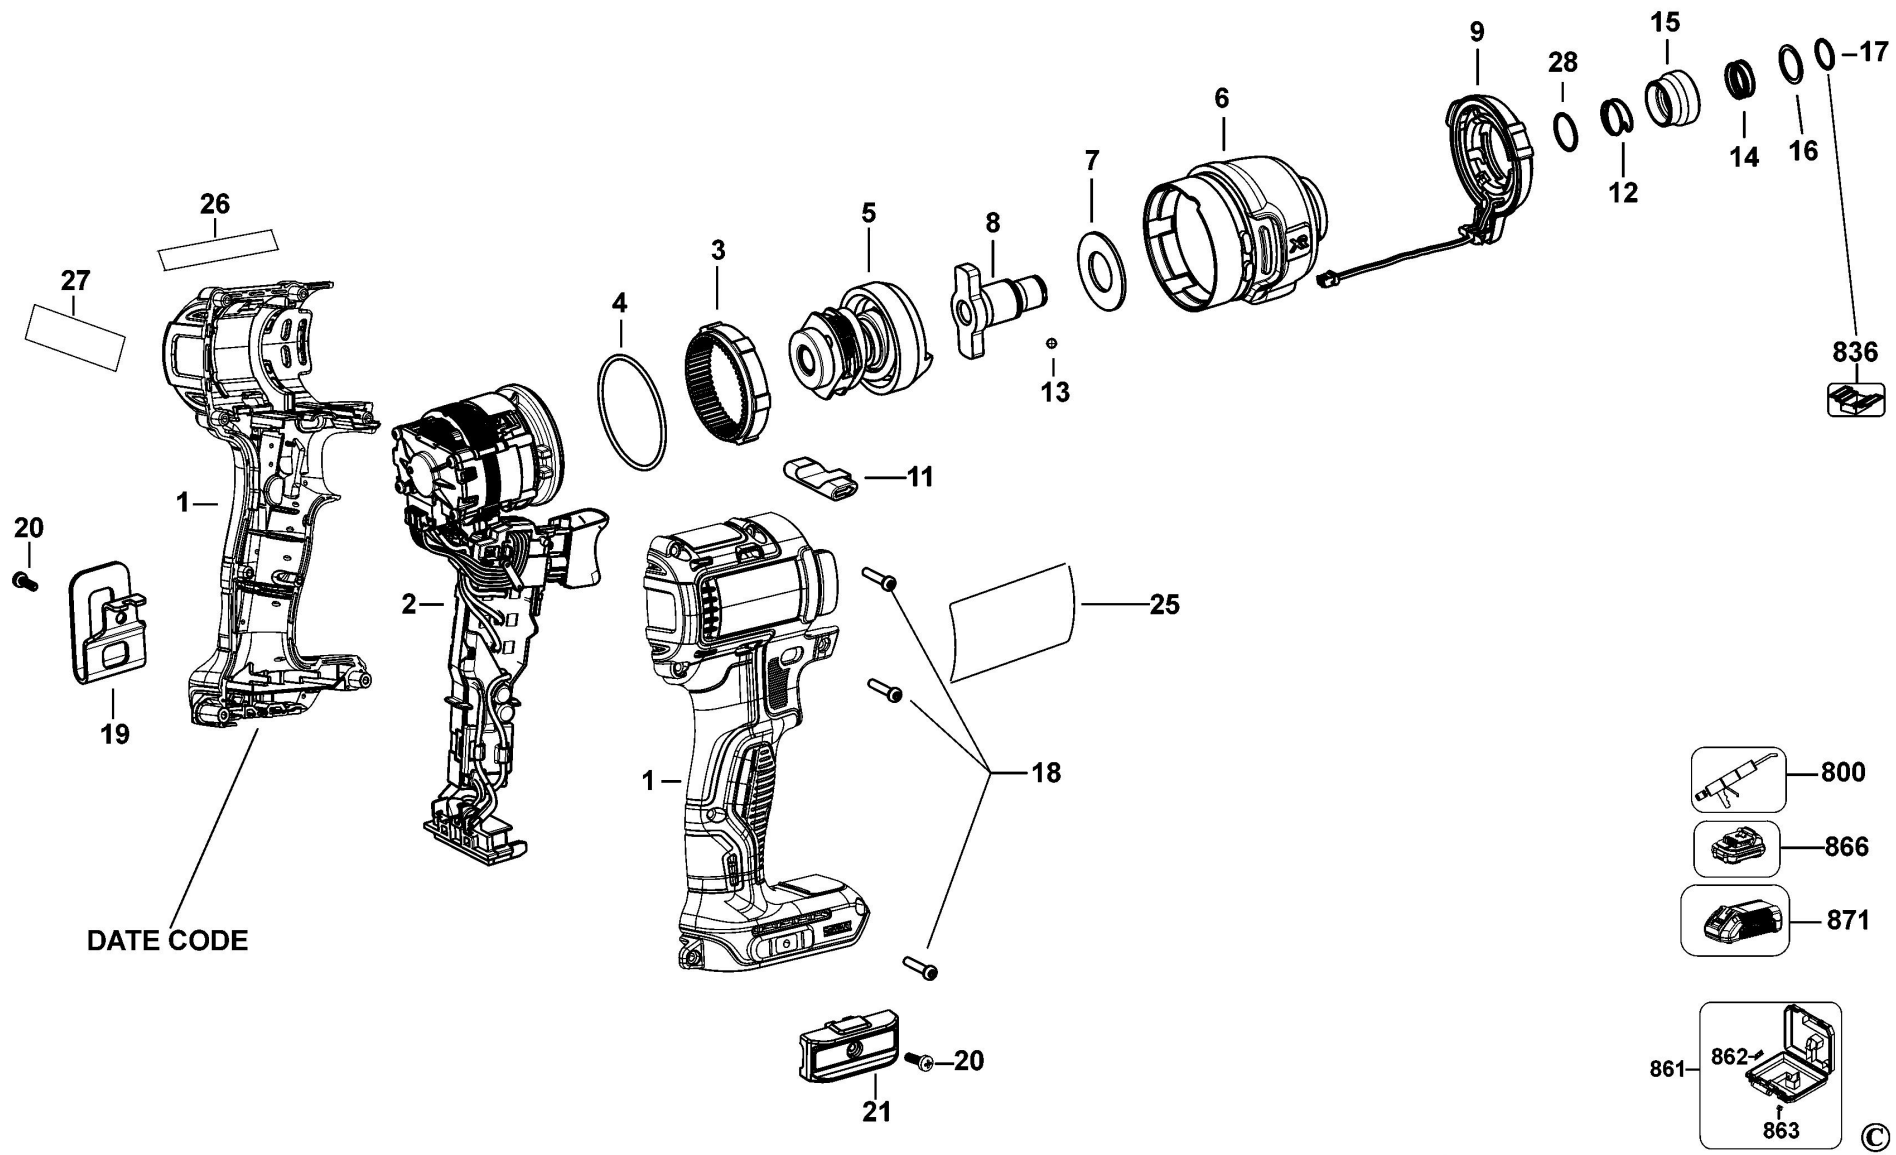

Parts List DCF787 IMPACT WRENCH 1

Item	Part Number	Qty	Part Description	General Description	Other Info	Repair Inst	Markets
1	N180481	1	CLAMSHELL SET			No	QW
2	N496076	1	MOTOR & SWITCH SA			No	QW
3	N112877	1	GEAR			No	QW
4	N075339	1	O RING			No	QW
5	N479692	1	IMPACTOR			No	QW
6	N479491	1	NOSE SA			No	QW
7	642883-00C	1	WASHER			No	QW
8	N439275	1	ANVIL ASSEMBLY			No	QW
9	N462726	1	LED			No	QW
11	N399342	1	ACTUATOR FWD/REV			No	QW
12	N437890	1	SPRING			No	QW
13	N089668	1	BALL STEEL			No	QW
14	N019351	1	SPRING			No	QW
15	N612522	1	SLEEVE			No	QW
16	N421245	1	RING			No	QW
17	N453417	1	WASHER			No	QW
18	682211-00	8	SCREW			No	QW
19	N086039	1	HOOK			No	QW
20	N042665	2	SCREW			No	QW
21	N095778	1	HOLDER BIT			No	QW
25	NA170635	1	RATING LABEL			No	QW
26	N237999	1	LABEL	18V		No	QW
27	N298039	1	LABEL			No	QW
28	N424032	1	RING			No	QW
800	808386-00	1	GREASE	MOLYKOTE G68 100GMS		No	QW
800	286436-00	1	GREASE	NYE RHEOLUBE 380, 50		No	QW
836	1003940-99	1	S.T.CIRCLIP INSERTER			No	QW
861	N348599	1	KITBOX			No	QW
861	N442424	1	KITBOX			No	QW
861	N442425	1	KITBOX			No	QW
862	N409477	1	LATCH			No	QW
863	P910190	2	LATCH			No	QW