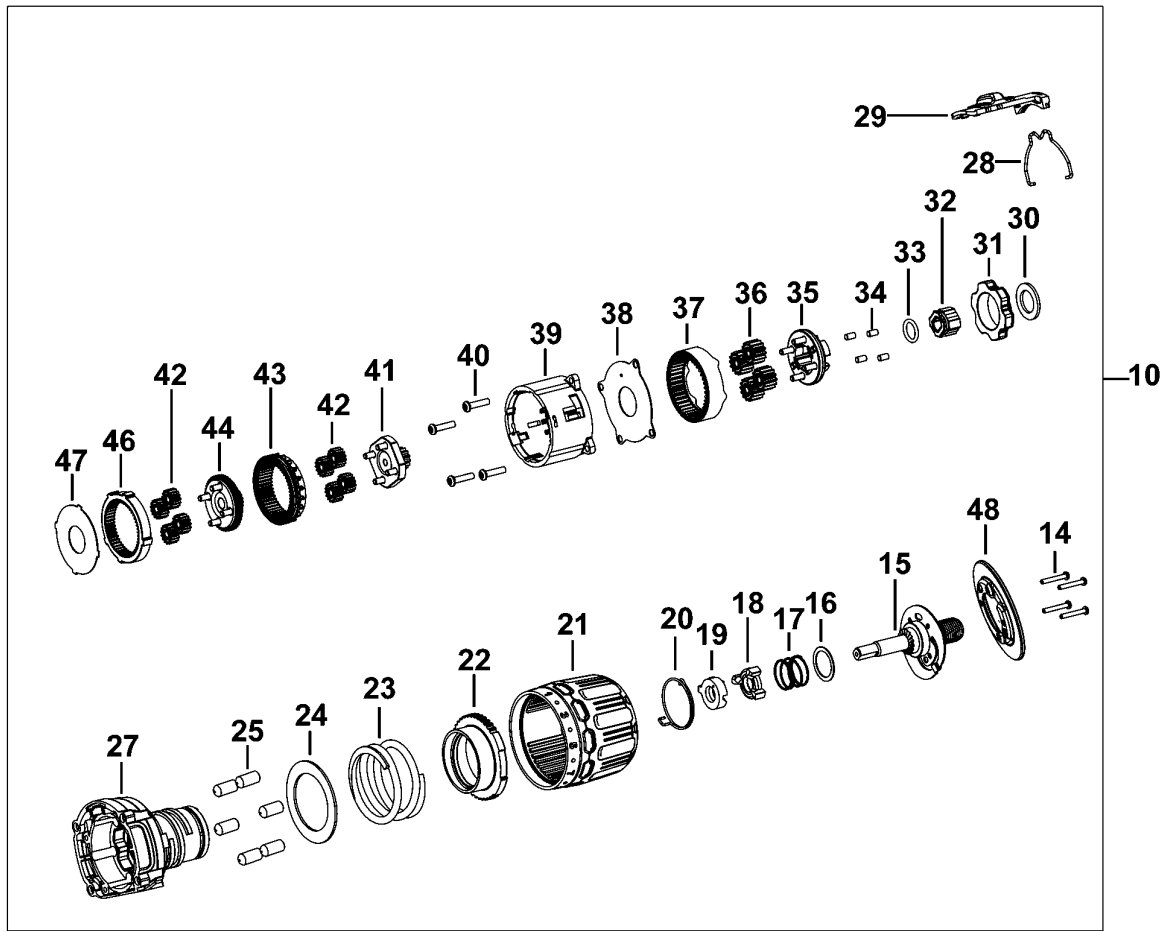

DCD778 HAMMER DRILL 1

Parts List DCD778 HAMMER DRILL 1

Item	Part Number	Qty	Part Description	General Description	Other Info	Repair Inst	Markets
1	N489298	1	CLAMSHELL SET			No	QW
2	N493868	1	MOTOR & SWITCH SA			No	QW
3	N014681	2	LEAF SPRING			No	QW
4	N399342	1	ACTUATOR FWD/REV			No	QW
5	N071836	1	ROLL PIN			No	QW
6	N459095	1	LED			No	QW
7	N463678	8	SCREW			No	QW
8	N472497	1	CHUCK		C2-D2-L1-L	No	QW
9	N474504	4	SCREW		2-M2-S2	No	QW
10	N510737	1	TRANSMISSION SA			No	QW
11	N811487	1	RATING PLATE			No	QW
12	N492026	1	BRAND LABEL			No	QW
14	N039795	4	SCREW			No	QW
15	N510877	1	SPINDLE SA			No	QW
16	N276970	1	WASHER			No	QW
17	N237919	1	SPRING			No	QW
18	N236579	1	RATCHET			No	QW
19	N236540	1	RATCHET			No	QW
20	N237139	1	SPRING			No	QW
21	N489294	1	COLLAR			No	QW
22	N509882	1	ADJUSTER TORQUE			No	QW
23	N459442	1	SPRING			No	QW
24	N459455	1	WASHER			No	QW
25	N482025	6	PIN			No	QW
27	N510880	1	GEARCASE			No	QW
28	N459273	1	WIRE STEEL			No	QW
29	N459102	1	SELECTOR			No	QW
30	N223513	1	WASHER			No	QW
31	N209232	1	LOCKING RING			No	QW
32	N489296	1	ANVIL			No	QW
33	061145-00	1	SEAL			No	QW
34	N507193	4	PIN			No	QW