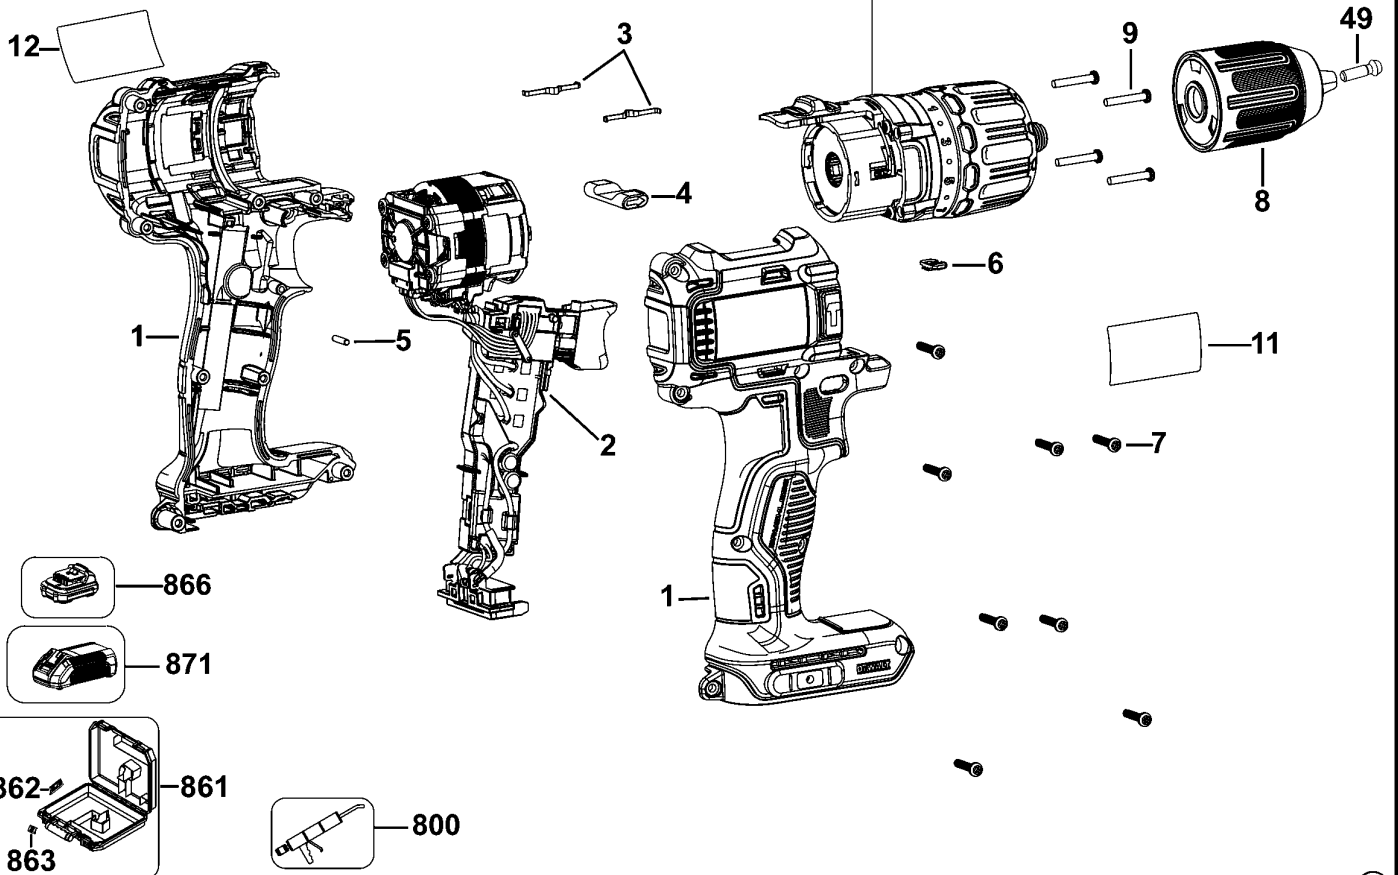

DCD778 HAMMER DRILL 1

Parts List DCD778 HAMMER DRILL 1

Item	Part Number	Qty	Part Description	General Description	Other Info	Repair Inst	Markets
1	N489298	1	CLAMSHELL SET			No	QW
2	N493868	1	MOTOR & SWITCH SA			No	QW
3	N014681	2	LEAF SPRING			No	QW
4	N399342	1	ACTUATOR FWD/REV			No	QW
5	N071836	1	ROLL PIN			No	QW
6	N459095	1	LED			No	QW
7	N463678	8	SCREW			No	QW
8	N472497	1	CHUCK		C2-D2-L1-L	No	QW
9	N474504	4	SCREW		2-M2-S2	No	QW
10	N510737	1	TRANSMISSION SA			No	QW
11	N811487	1	RATING PLATE			No	QW
12	N492026	1	BRAND LABEL			No	QW
14	N039795	4	SCREW			No	QW
15	N510877	1	SPINDLE SA			No	QW
16	N276970	1	WASHER			No	QW
17	N237919	1	SPRING			No	QW
18	N236579	1	RATCHET			No	QW
19	N236540	1	RATCHET			No	QW
20	N237139	1	SPRING			No	QW
21	N489294	1	COLLAR			No	QW
22	N509882	1	ADJUSTER TORQUE			No	QW
23	N459442	1	SPRING			No	QW
24	N459455	1	WASHER			No	QW
25	N482025	6	PIN			No	QW
27	N510880	1	GEARCASE			No	QW
28	N459273	1	WIRE STEEL			No	QW
29	N459102	1	SELECTOR			No	QW
30	N223513	1	WASHER			No	QW
31	N209232	1	LOCKING RING			No	QW
32	N489296	1	ANVIL			No	QW
33	061145-00	1	SEAL			No	QW
34	N507193	4	PIN			No	QW